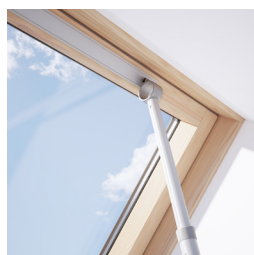

TELESCOPIC OPENER ROD

ZCA200

FEATURES

- Manual roof window and blind opener
- Adjustable length in 4 positions, 100 cm - 180 cm
- Suitable for all bottom handle roof windows (head internal dimension $\varnothing 28$ mm)
- DUR/DUA blackout blinds can be operated with ZCA200
- PAR/PAA venetian blinds can be operated with ZCA200
- Suitable for opening and closing of ventilation valve of Dakea roof windows
- Multifunctional head
- Plastic end for secure holding

MATERIAL

- Anodized aluminium
- Plastic grip

www.dakea.com