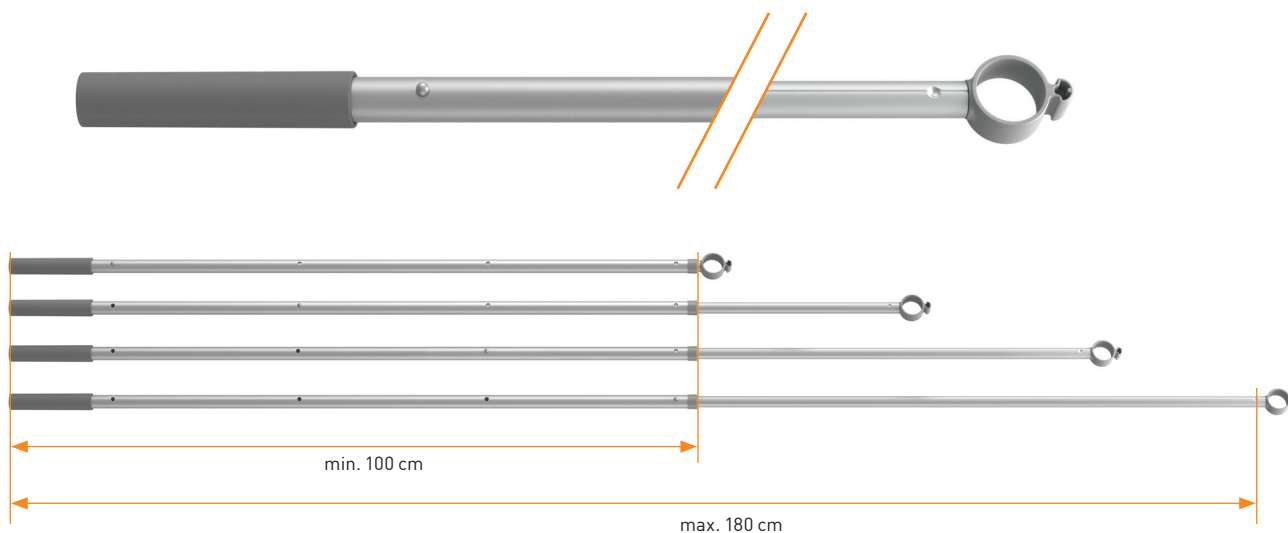

TELESCOPIC OPENER ROD

ZCA200

FEATURES

- Manual roof window and blind opener
- Adjustable length in 4 positions, 100 cm - 180 cm
- Suitable for all bottom handle roof windows (head internal dimension $\varnothing 28$ mm)
- DUR/DUA blackout blinds can be operated with ZCA200
- PAR/PAA venetian blinds can be operated with ZCA200
- Suitable for opening and closing of ventilation valve of Dakea roof windows
- Multifunctional head
- Plastic end for secure holding

MATERIAL

- Anodized aluminium
- Plastic grip

www.dakea.com