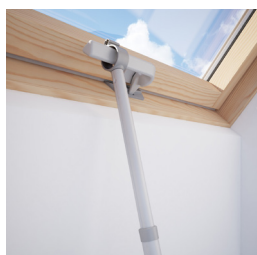

TELESCOPIC OPENER ROD

ZCA200

FEATURES

- Manual roof window and blind opener
- Adjustable length in 4 positions, 100 cm - 180 cm
- Suitable for all bottom handle roof windows (head internal dimension $\varnothing 28$ mm)
- DUR/DUA blackout blinds can be operated with ZCA200
- PAR/PAA venetian blinds can be operated with ZCA200
- Suitable for opening and closing of ventilation valve of Dakea roof windows
- Multifunctional head
- Plastic end for secure holding

MATERIAL

- Anodized aluminium
- Plastic grip

www.dakea.com