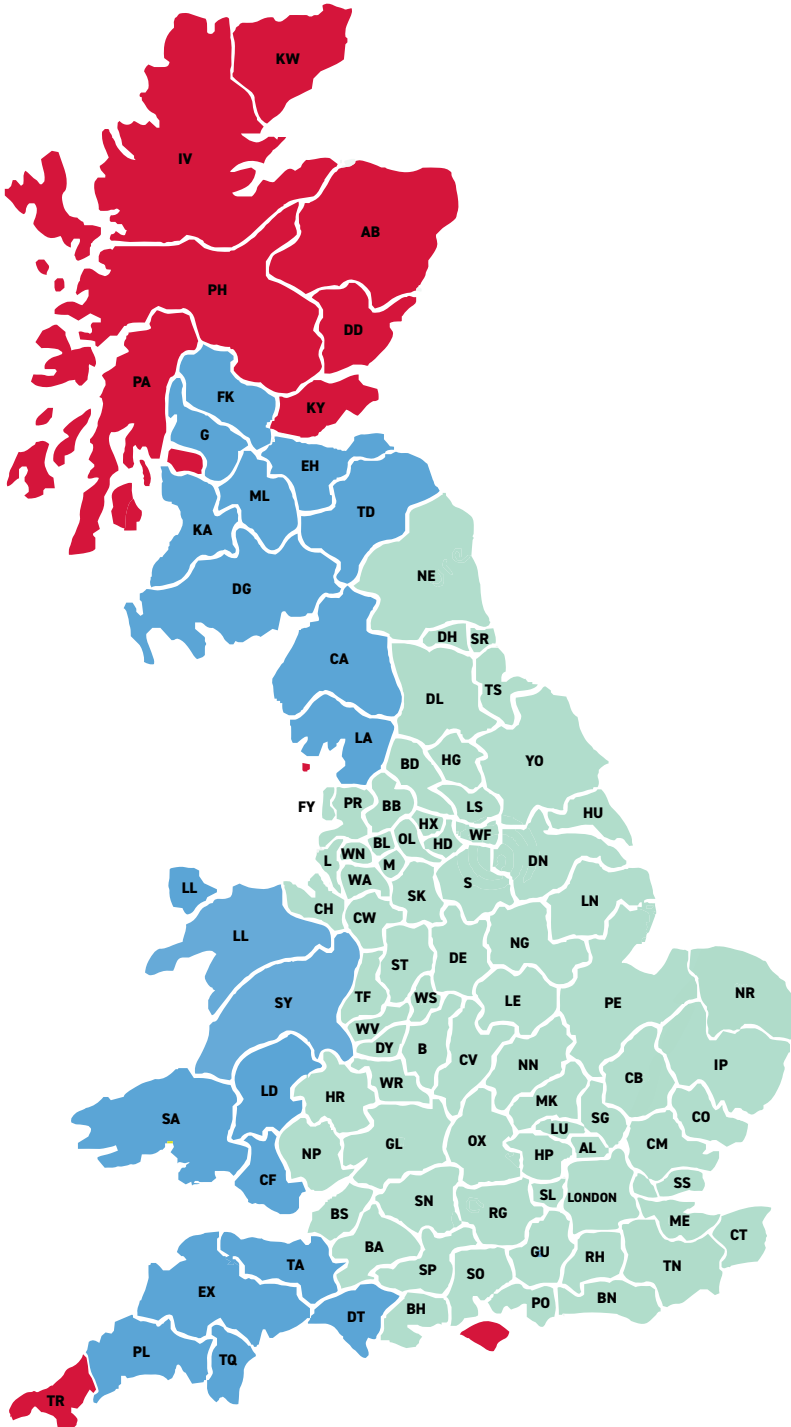

# UK MAINLAND PRODUCT DELIVERY & SURCHARGE MAP

**AB, DD, IV, KW, KY, PA, PH, TR**

The above postcodes are currently excluded for Bifold door deliveries. \*for a bespoke delivery quote, please contact the sales team.