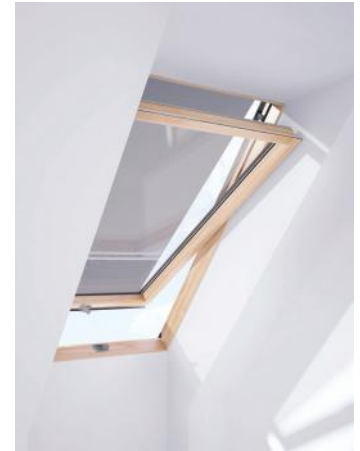

SHADE AND THERMO-REGULATION

ANTI-HEAT BLIND | MIA

FEATURES

- Perfect fit with our roof windows - no adjustments required
- Easy to install - it takes only 5 minutes
- PVC coated fibreglass fabric
- The cloth is designed to keep the heat out and let a soft light in
- The cloth is UV and water resistant
- Externally fixed to the top of the roof window
- Very easy to operate the blind from the inside
- While using the blind, you can easily open the window and let the air in
- The cloth is 2 cm wider than the pane - more protection with an open window
- 2 year guarantee

COLOUR

4260 Black

4260