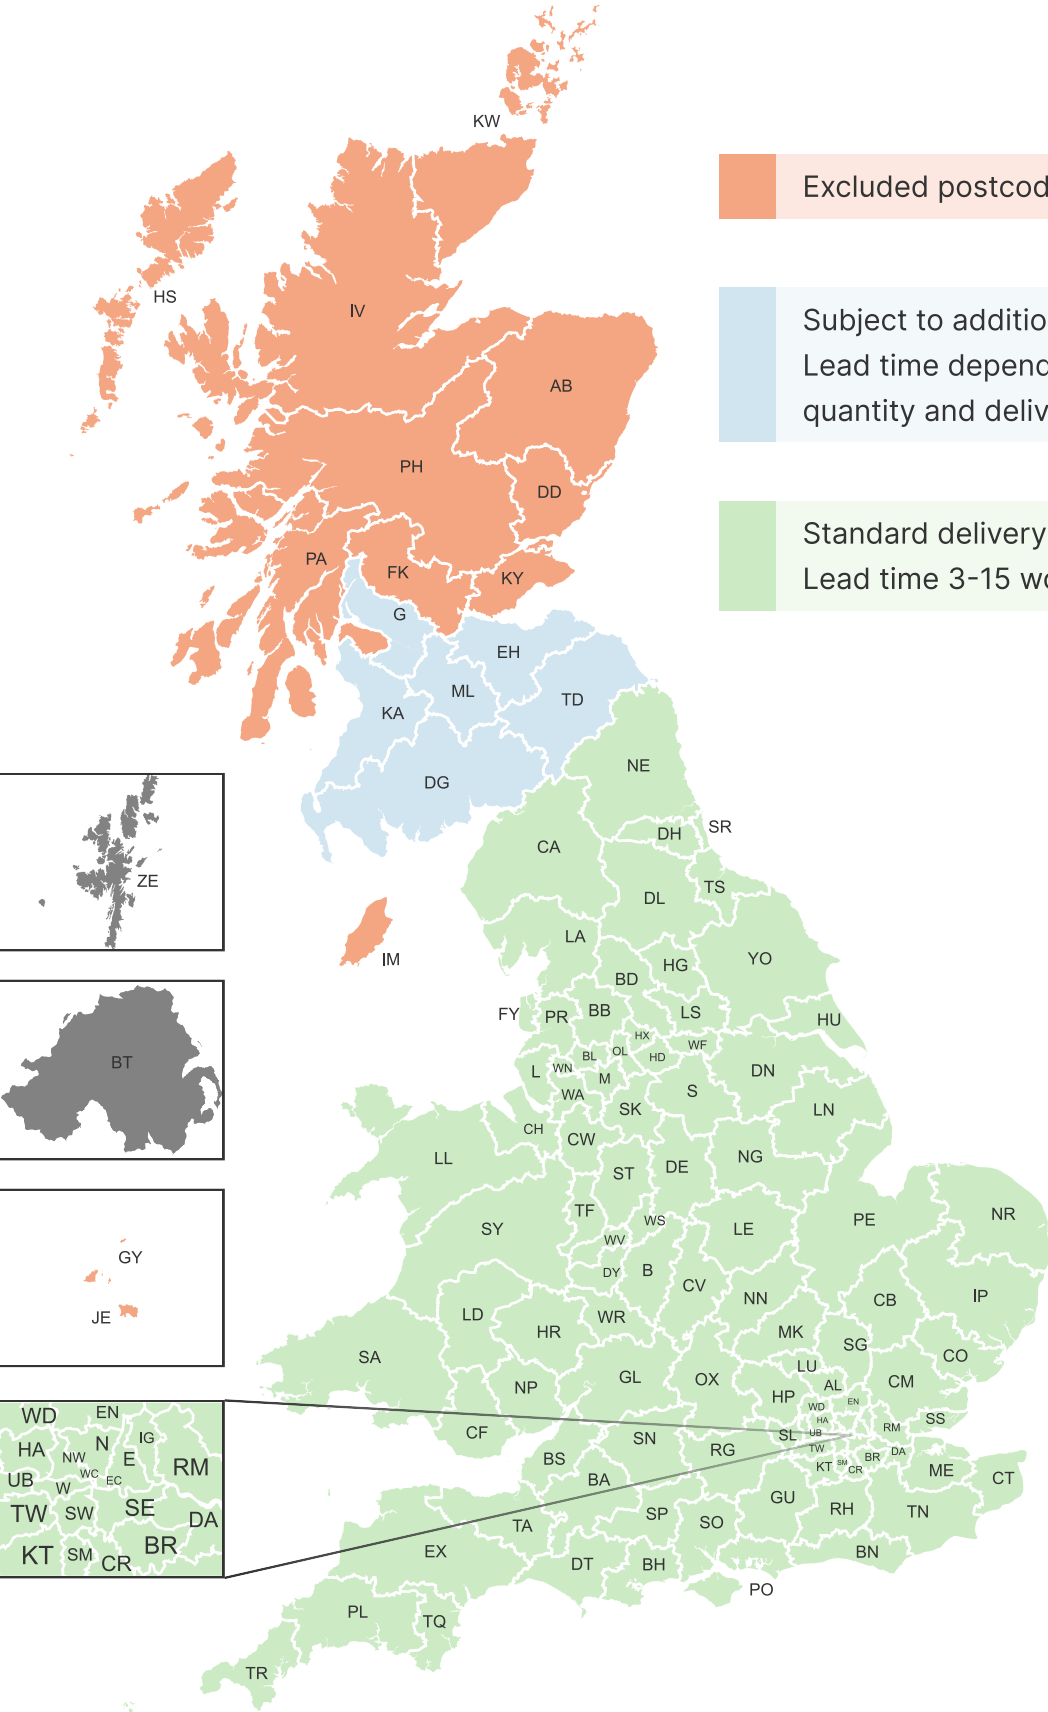

# UK Delivery & Surcharge Map

Excluded postcodes

Subject to additional surcharge.  
Lead time dependent on order quantity and delivery route.

Standard delivery.  
Lead time 3-15 working days.